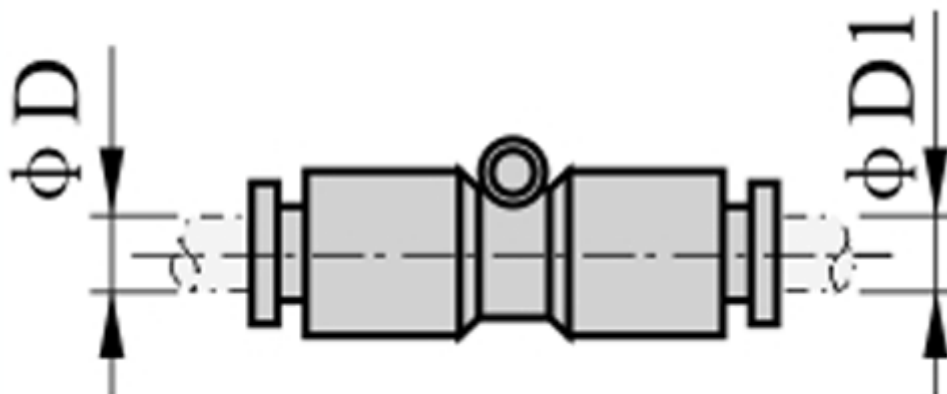

Data Sheet

Article number: 58EPU8

Description: Fitting EPU8
Straight connector, tube diameter 8-8

Measures

D = 8

D1 = 8